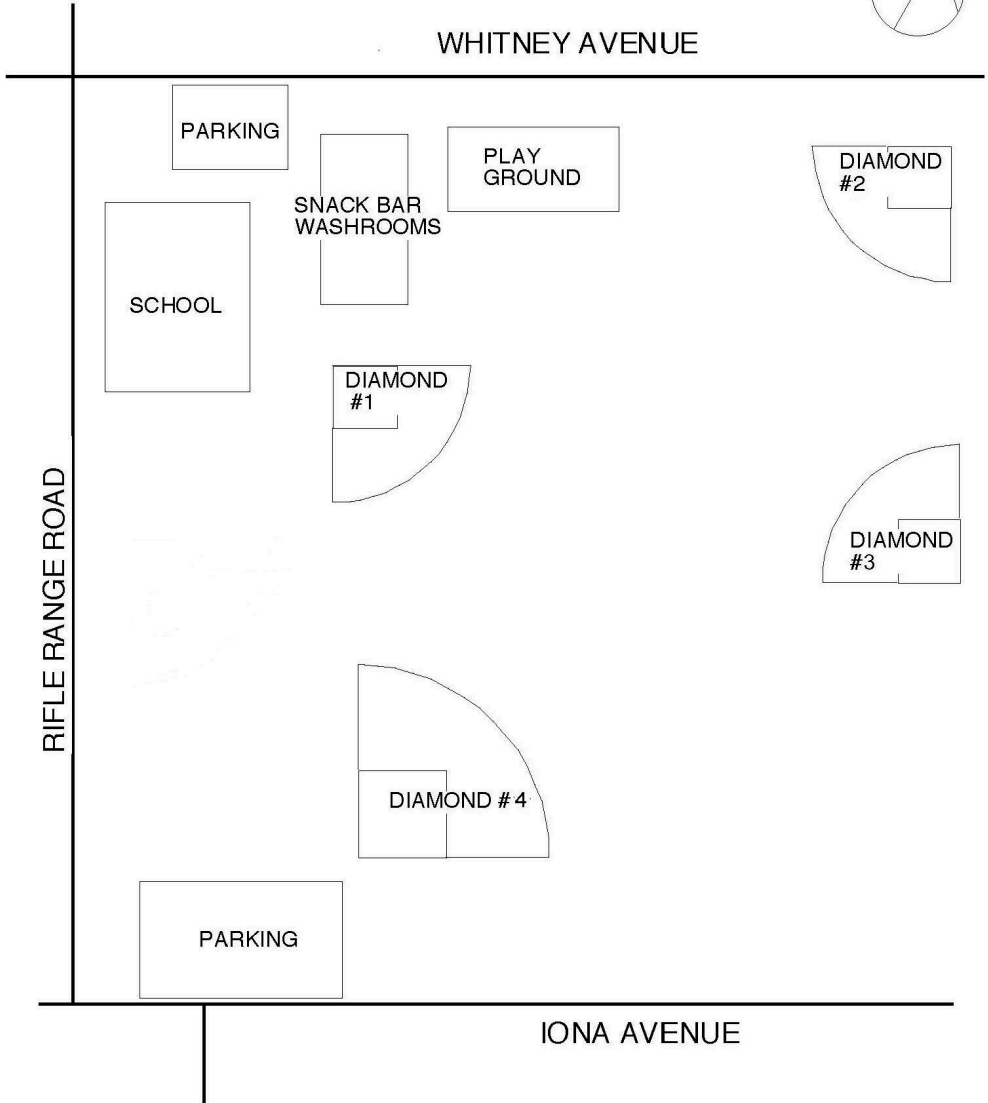

# ALEXANDER PARK MINOR BASEBALL ASSOCIATION

WHITNEY AVENUE

RIFLE RANGE ROAD

IONA AVENUE

PARKING

SCHOOL

SNACK BAR  
WASHROOMS

PLAY  
GROUND

DIAMOND  
#2

DIAMOND  
#1

DIAMOND  
#3

DIAMOND # 4

PARKING